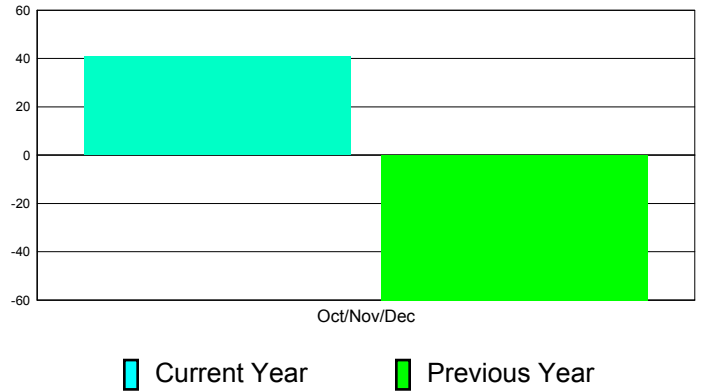

Comparison of Membership Gain/Loss

Current Year Compared to the Previous Year