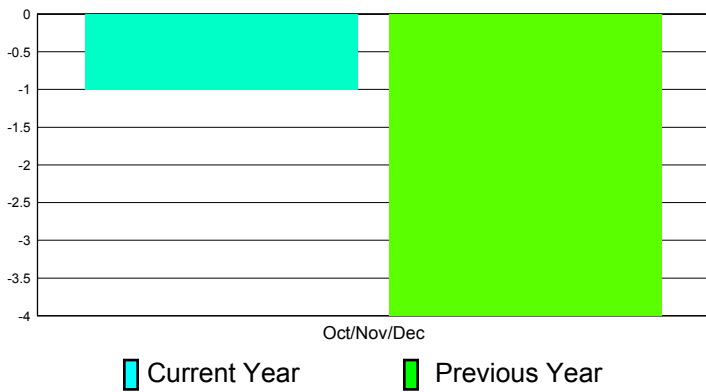

GMT Reports for District (or Undistricted) **District 306 C2**

GMT: M NAGARAJAN

Location: REP OF SRI LANKA

GMT CA: 6

CLUBS

**Club Results
2011-2012**

**Clubs
2010-2011**

Month	New Club Goal	Actual New Clubs	Actual Dropped Clubs	Gain/Loss of Clubs	Gain/Loss of Clubs
Oct/Nov/Dec	0	3	4	-1	-4
Totals	0	3	4	-1	-4

Club Results 2011-2012

Goal, New, Dropped, Gain/Loss

Comparison of Club Gain/Loss

Current Year Compared to the Previous Year

YTD Status Quo Clubs 2010-2011

Status Quo Clubs Compared to Status Quo Members

MEMBERSHIP