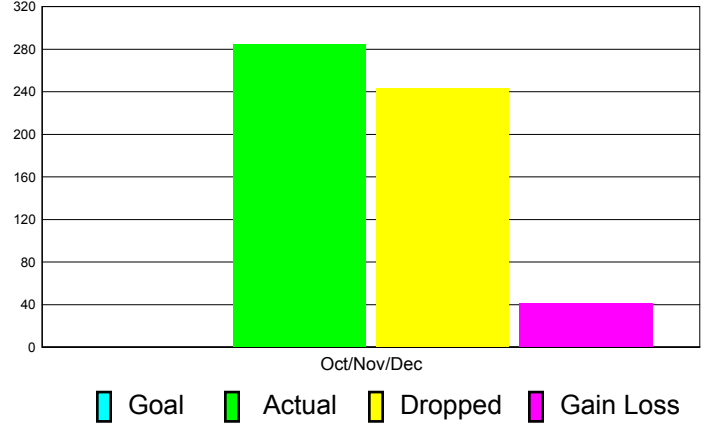

Membership Results 2011-2012

Goal, New, Dropped, Gain/Loss