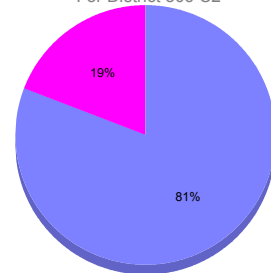

Membership Results 2011-2012

Goal, New, Dropped, Gain/Loss

Comparison of Membership Gain/Loss

Current Year Compared to the Previous Year

Gender Comparison 2010-2011

For District 306 C2

Oct/Nov/Dec

■ Male ■ Female