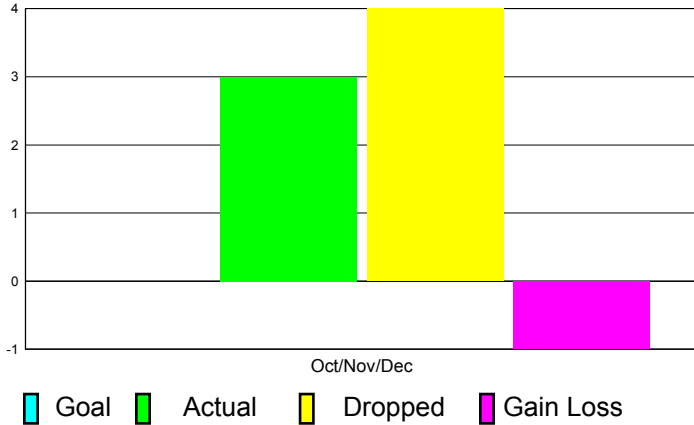

GMT Reports for District (or Undistricted) **District 306 C2**

GMT: M NAGARAJAN

Location: REP OF SRI LANKA

GMT CA: 6

CLUBS

**Club Results
2011-2012**

**Clubs
2010-2011**

Month	New Club Goal	Actual New Clubs	Actual Dropped Clubs	Gain/Loss of Clubs	Gain/Loss of Clubs
Oct/Nov/Dec	0	3	4	-1	-4
Totals	0	3	4	-1	-4

Club Results 2011-2012

Goal, New, Dropped, Gain/Loss

Comparison of Club Gain/Loss

Current Year Compared to the Previous Year

YTD Status Quo Clubs 2010-2011

Status Quo Clubs Compared to Status Quo Members

MEMBERSHIP